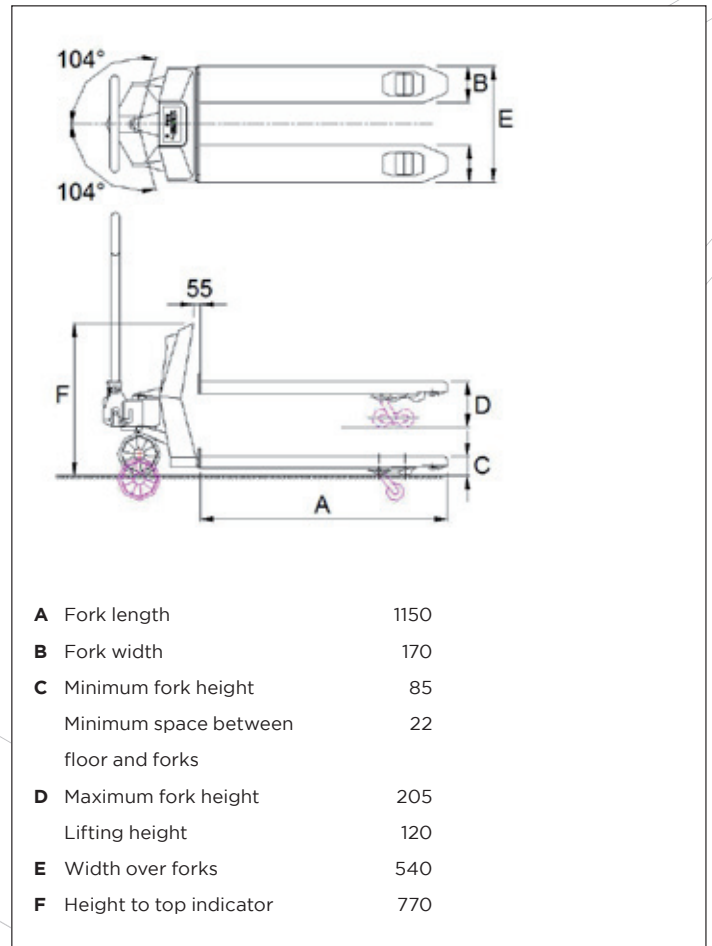

STANDARD SPECIFICATIONS

- Weighing capacity 2,200 kg
- Graduation multirange:
0 - 200 kg: graduation 0.2 kg
200 - 500 kg: graduation 0.5 kg
500 - 2,200 kg: graduation 1 kg
- Max. tolerance 0.1% of the applied weight
- Display LCD, digit height 18 mm
- Keypad 3 function keys, on/off key
- Protection class load cells and cabling IP67, indicator IP65
- Battery 12Vdc/1.2Ah, exchangeable; battery charger included
- Battery life 35 hours, low battery indication 5 hours before automatic switch-off
- Charger 230V/12Vdc - 300 mA
- Charging time approximately 6 hours
- Steering wheels rubber
- Loading wheels polyurethane, single
- Pump quick lift
- Own weight 99 kg
- Colour red (RAL 3000), epoxy painted

DIMENSIONS IN MM

PREMIUM OPTIONS*

- Extra exchangeable battery pack
- Built-in thermal printer
- Bluetooth or WLAN output
- Legal for trade version, OIML III

OPTIONS*

- Multirange graduation 0.1/0.2/0.5 kg
- Stainless steel fork shoes
- Stainless steel or galvanized truck
- Footbrake or handbrake
- Fork lengths: 950 - 2,500 mm
- Width over forks 700 mm
- Capacity 3,000 kg (graduation 1 kg)